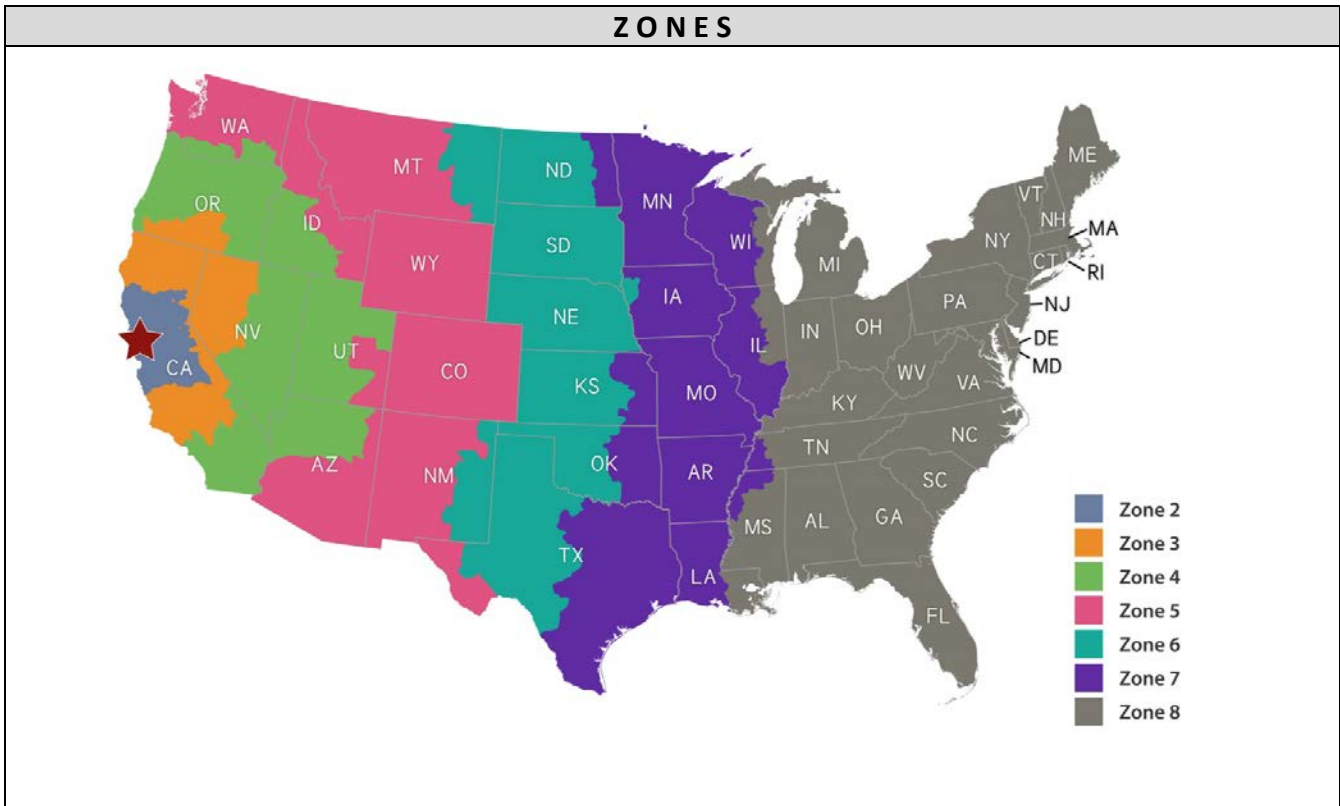

# UPS Zones & Times-In-Transit

From American Canyon, CA (AMC) 94503

# UPS Zones & Times-In-Transit

From Glenwillow, OH (GLW) 44139

# UPS Zones & Times-In-Transit

## Bi-Coastal From AMC (w/ TX) & GLW