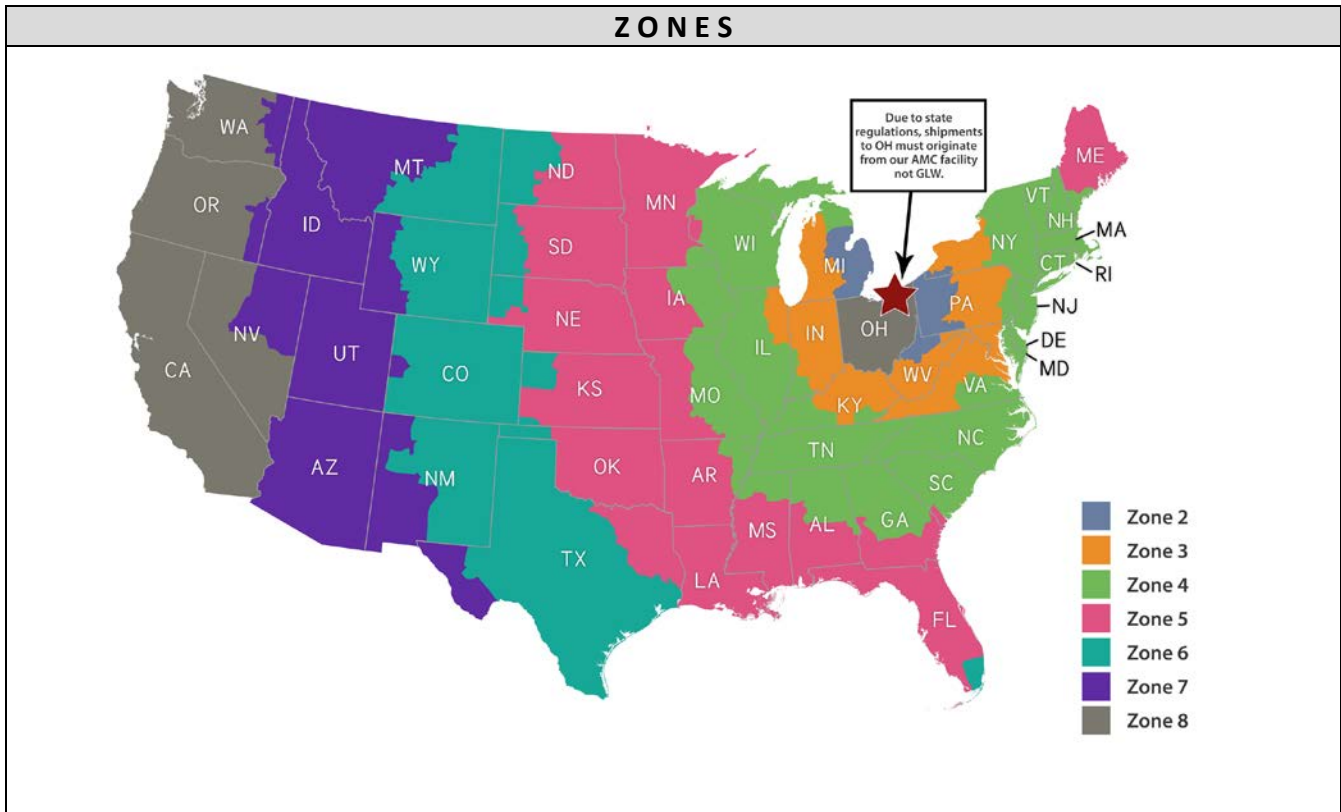

# UPS Zones & Times-In-Transit

From American Canyon, CA (AMC) 94503

# UPS Zones & Times-In-Transit

From Glenwillow, OH (GLW) 44139

# UPS Zones & Times-In-Transit

## Bi-Coastal From AMC (w/ TX) & GLW