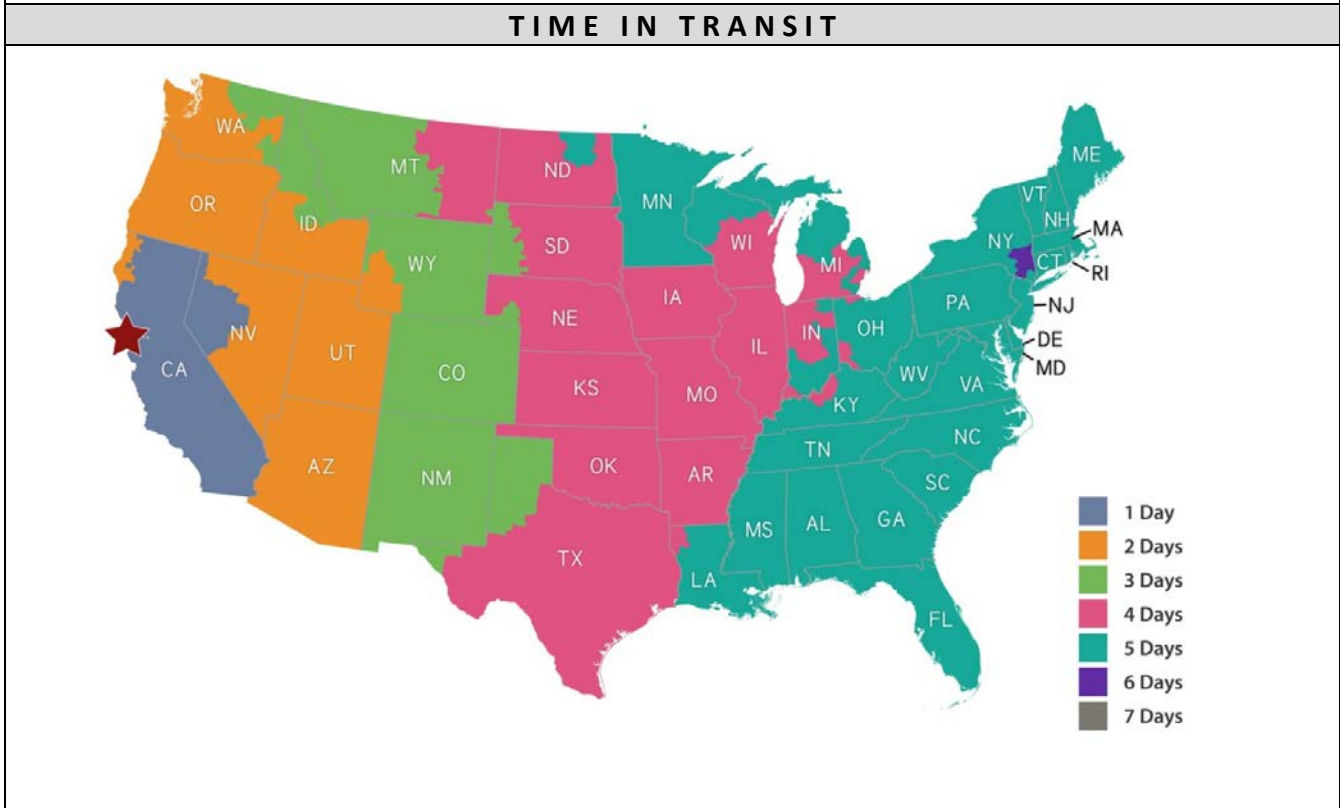

# UPS Zones & Times-In-Transit

From American Canyon, CA (AMC) 94503

# UPS Zones & Times-In-Transit

From Glenwillow, OH (GLW) 44139

# UPS Zones & Times-In-Transit

## Bi-Coastal From AMC (w/ TX) & GLW