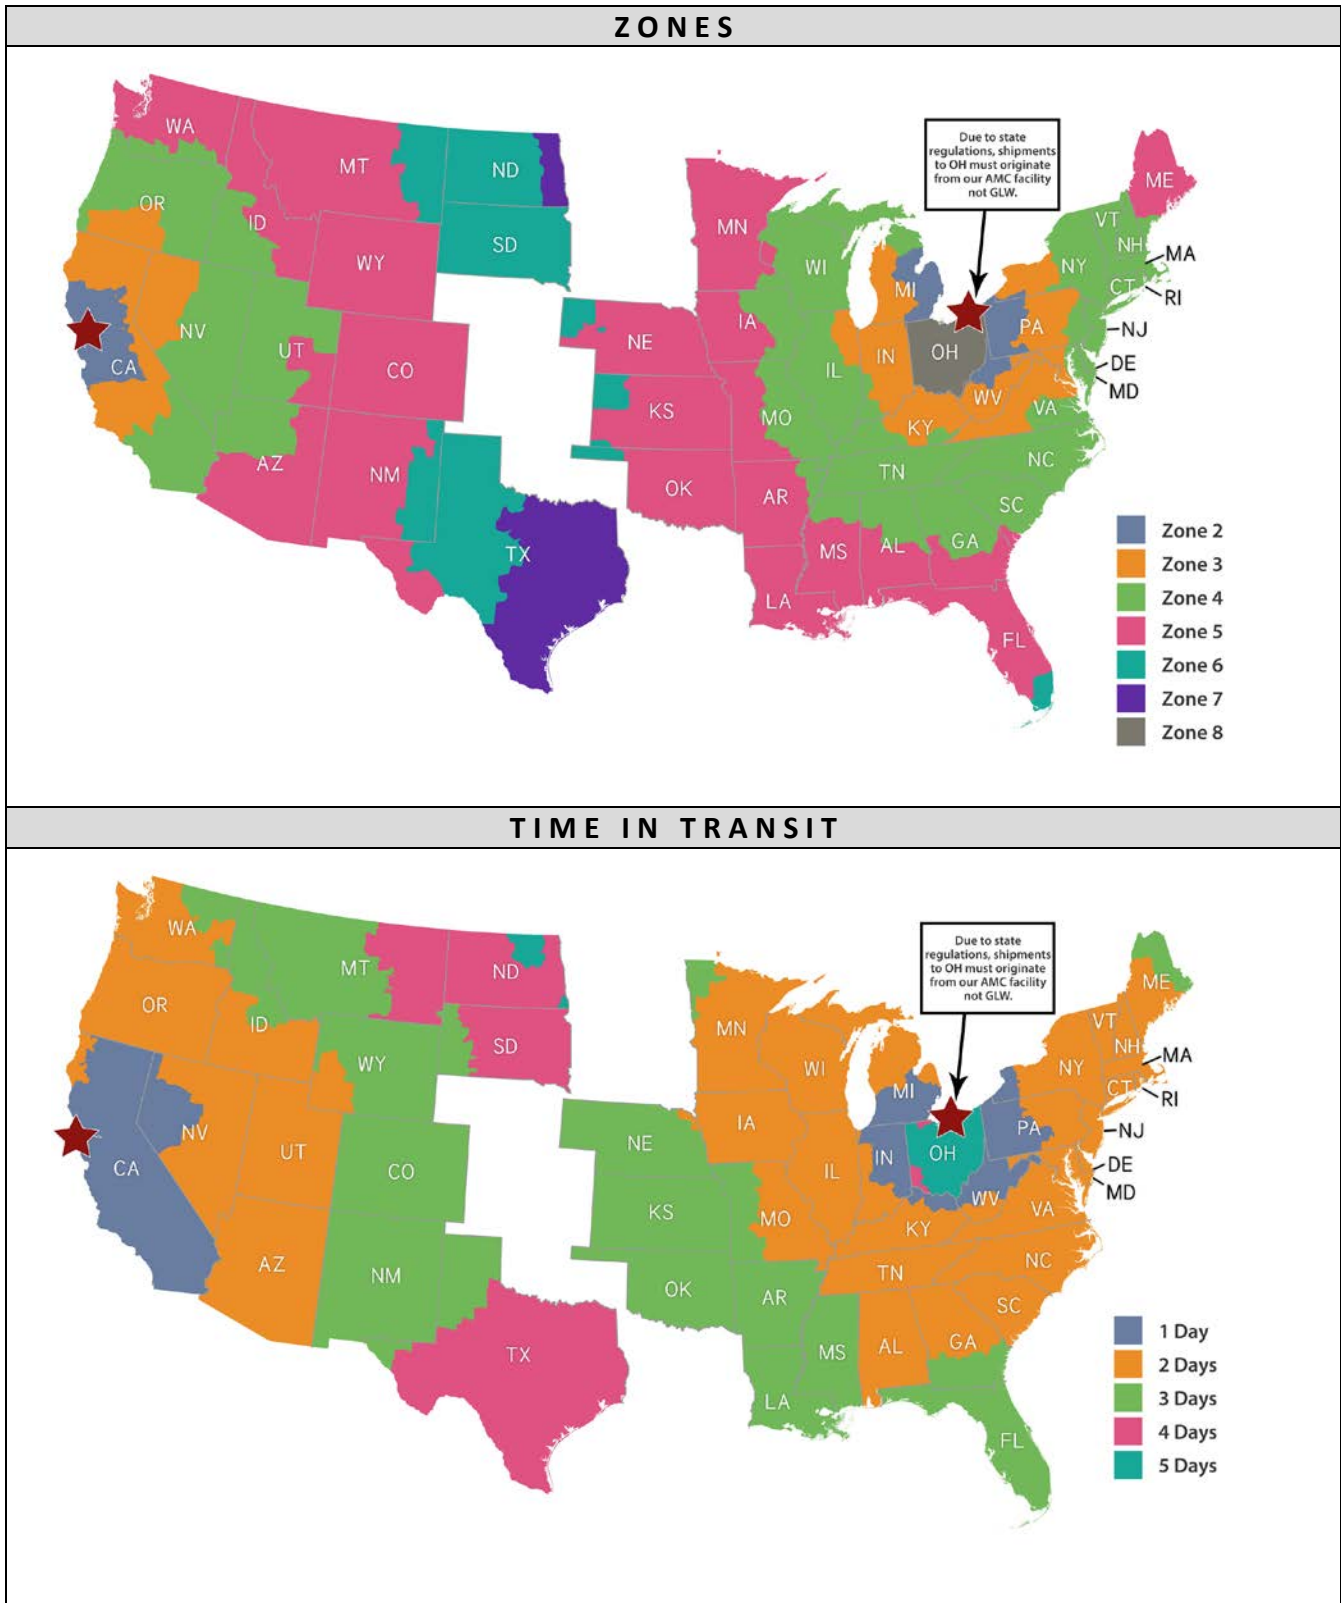

# UPS Zones & Times-In-Transit

From American Canyon, CA (AMC) 94503

# UPS Zones & Times-In-Transit

## Bi-Coastal From AMC (w/ TX) & GLW

## Bi-Coastal From AMC & GLW (w/ TX)