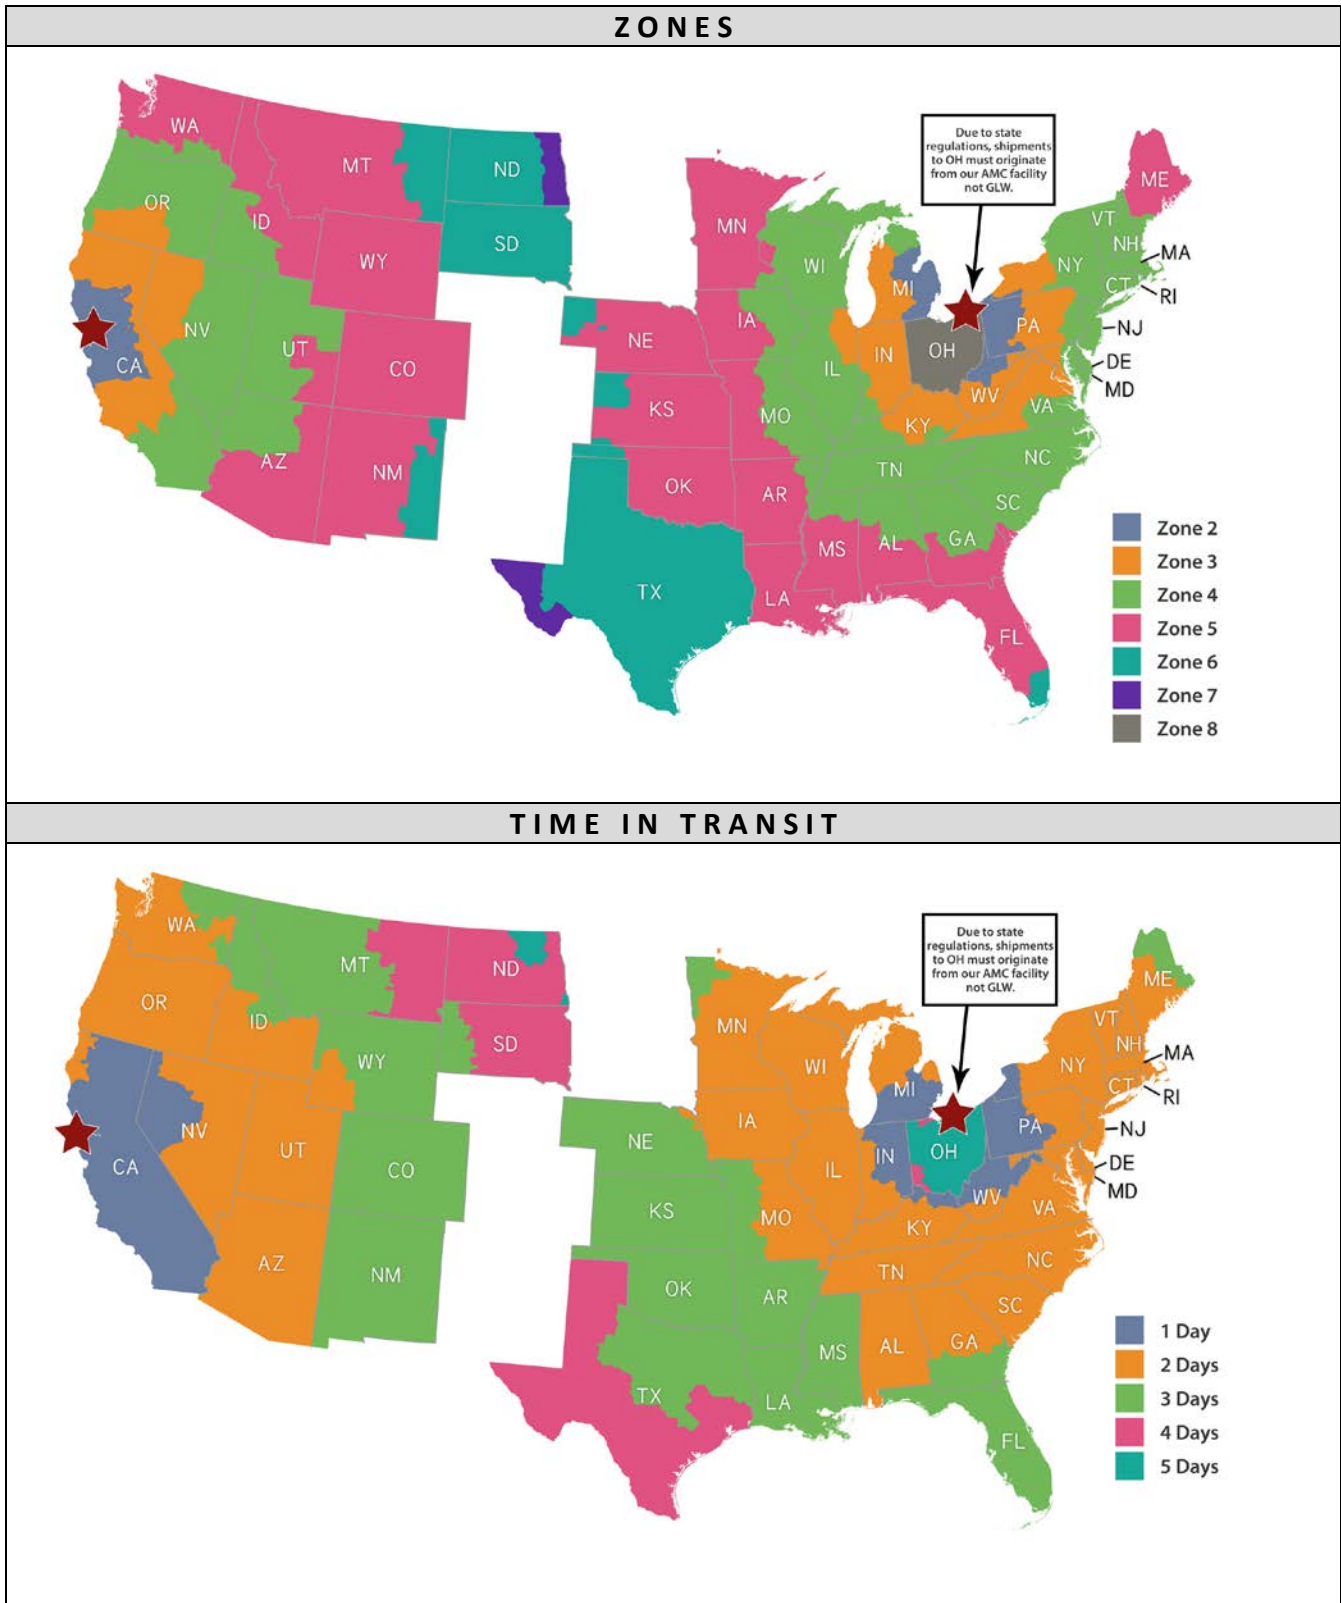

# UPS Zones & Times-In-Transit

From Glenwillow, OH (GLW) 44139

# UPS Zones & Times-In-Transit

## Bi-Coastal From AMC (w/ TX) & GLW

## Bi-Coastal From AMC & GLW (w/ TX)