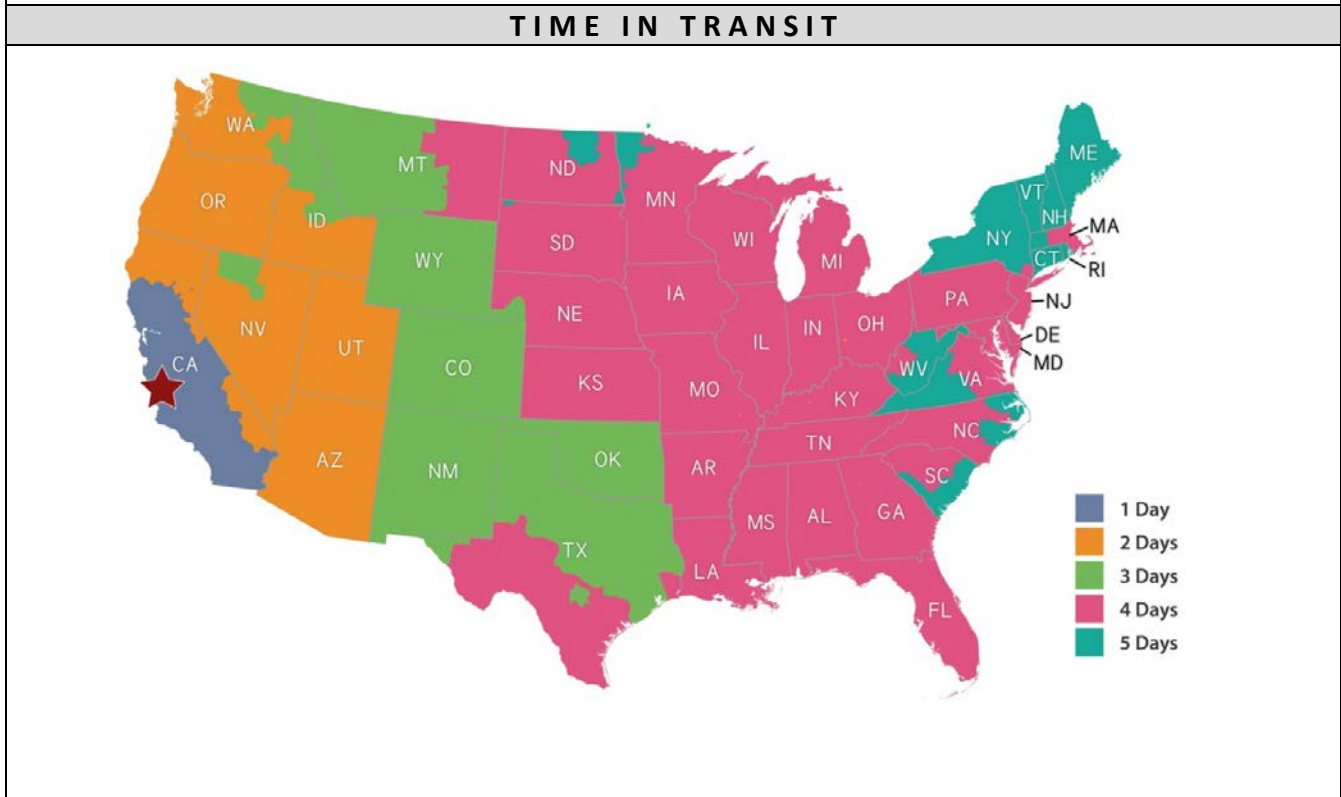

UPS Zones & Times-In-Transit

From Paso Robles, CA (PSO) 93446