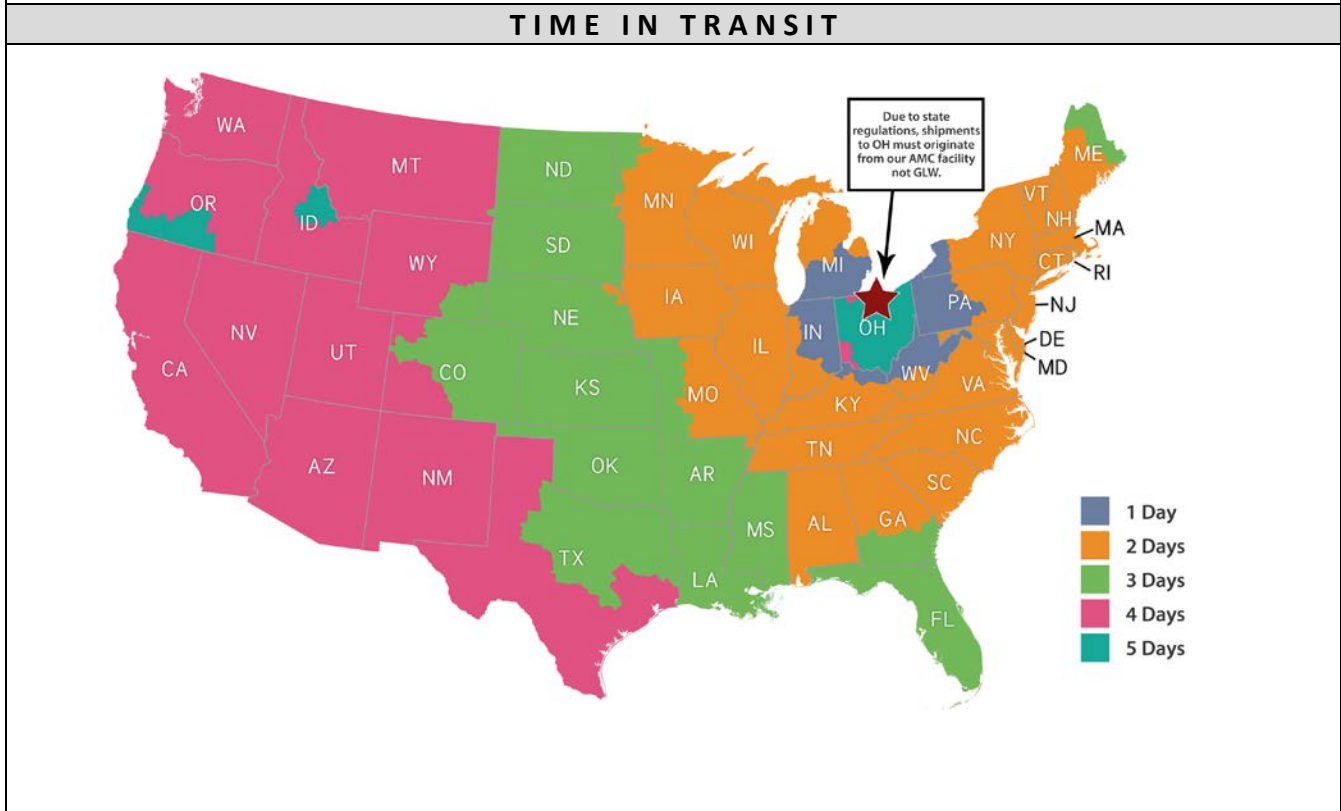

# UPS Zones & Times-In-Transit

From American Canyon, CA (AMC) 94503

# UPS Zones & Times-In-Transit

From Glenwillow, OH (GLW) 44139

# UPS Zones & Times-In-Transit

## Bi-Coastal From AMC (w/ TX) & GLW