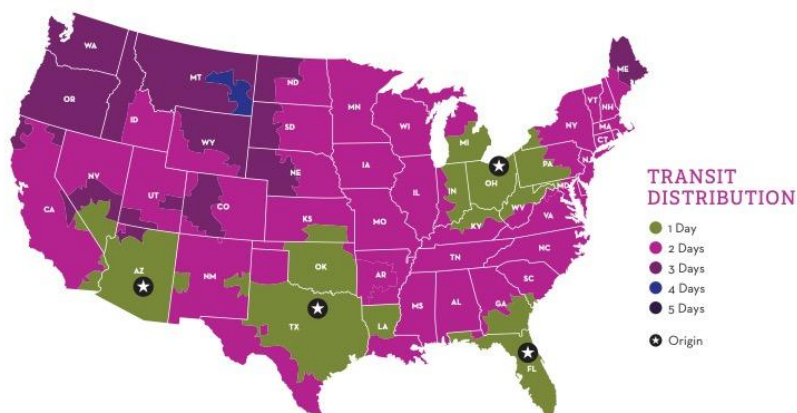

WINE DIRECT

THE WINERY'S CHAMPION

❄️ *If CoolPacks are included, fresh refrigerant bricks will be inserted in Ohio/Texas/Arizona before handoff to the carrier or continuation to Florida. Please note that CoolPacks are not automatically included for refrigerated service and must be added during the ordering process.*

Additional Details

Weight-based fulfillment rates are calculated using Paso Robles or Santa Maria as the origin facility.

NOTE: Please use carrier code **CST8 for UPS** (Northern Route) and **CST9 for FedEx** (Southern Route). Orders without this code will NOT be loaded onto the temperature-controlled truck and will be handed off to the carrier for standard delivery.

NORTHERN ROUTE VIA OHIO

- Weekly service **departing on Tuesdays**.
- This a **UPS ONLY** route with service to AL, AR, CT, DC, DE, FL, GA, IA, IL, IN, KS, KY, LA, MA, MD, ME, MI, MN, MO, MS, NC, ND, NE, NH, NJ, NY, OH, PA, RI, SC, SD, TN, TX, VA, VT, WI & WV

SOUTHERN ROUTE VIA TEXAS, ARIZONA AND FLORIDA

- Weekly service **departing on Fridays**.
- This a **FedEx ONLY** route with service to AL, AZ, FL, GA, LA & TX

SHIPPING MAP

FedEx Temperature Control Times in Transit

ORIGIN: 85202, 75006, 32809, 44139

WINE DIRECT

THE WINERY'S CHAMPION