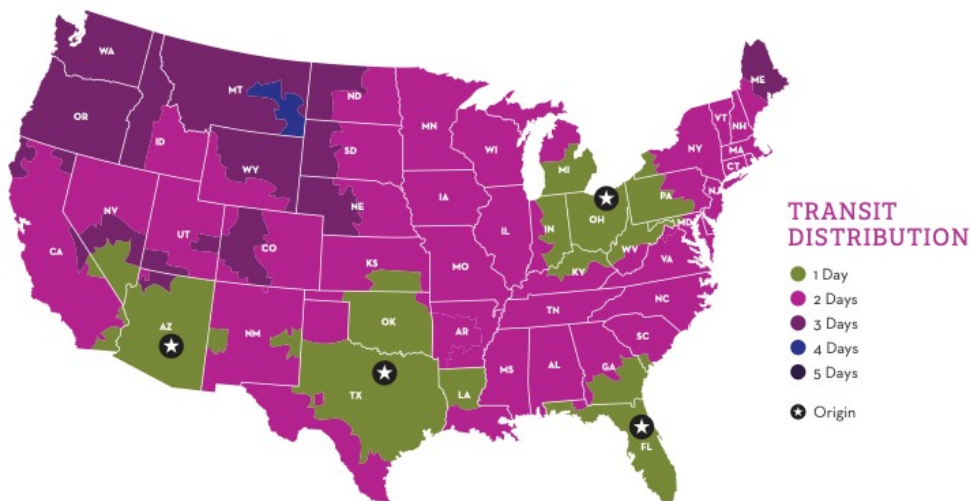

WINE DIRECT

THE WINERY'S CHAMPION

Additional Details

Weight-based fulfillment rates are calculated using Napa Valley as the origin facility.

NOTE: Please use carrier code **CST8** for **UPS** (Northern Route Only) and **CST9** for **FedEx** (Northern and Southern Routes). Orders without this code will NOT be loaded onto the temperature-controlled truck and will be handed off to the carrier for standard delivery.

NORTHERN ROUTE VIA OHIO

- Weekly service **departing on Fridays.**
- **FedEx:** AR, CT, DC, DE, IA, IL, IN, KS, KY, MA, MD, ME, MI, MN, MO, MS, NC, ND, NE, NH, NJ, NY, OH, PA, RI, SC, SD, TN, VA, VT, WI & WV
- **UPS:** AL, AR, CT, DC, DE, FL, GA, IA, IL, IN, KS, KY, LA, MA, MD, ME, MI, MN, MO, MS, NC, ND, NE, NH, NJ, NY, OH, PA, RI, SC, SD, TN, TX, VA, VT, WI & WV

SOUTHERN ROUTE VIA TEXAS, ARIZONA AND FLORIDA

- Weekly service **departing on Fridays.**
- This a **FedEx ONLY** route with service to AL, AZ, FL, GA, LA & TX

SHIPPING MAP

FedEx Temperature Control Times in Transit

ORIGIN: 85202, 75006, 32809, 44139

WINE DIRECT

THE WINERY'S CHAMPION