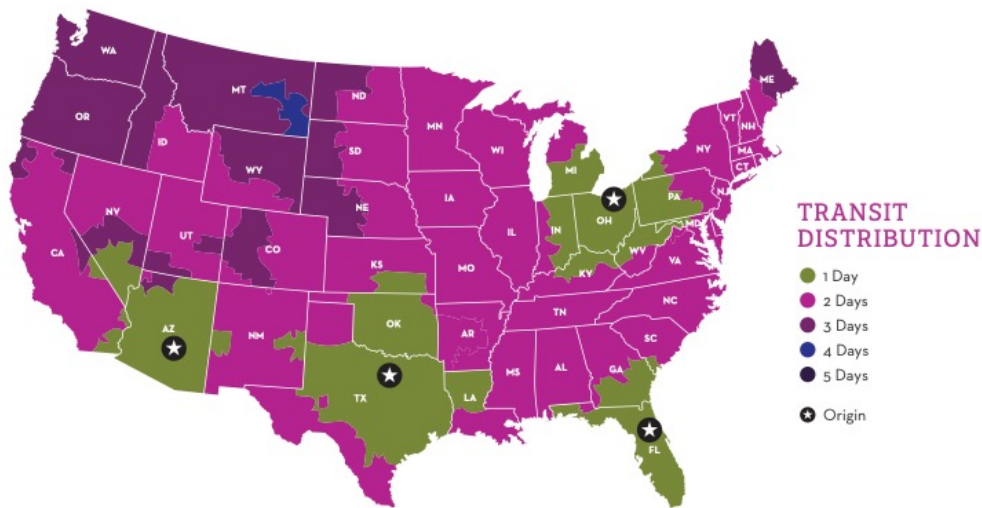

WINE DIRECT

THE WINERY'S CHAMPION

Additional Details

Weight-based fulfillment rates are calculated using Sherwood as the origin facility.

NOTE: Please use carrier code **CST8** for **UPS** (Northern Route) and **CST9** for **FedEx** (Southern Route). Orders without this code will NOT be loaded onto the temperature-controlled truck and will be handed off to the carrier for standard delivery.

NORTHERN ROUTE VIA OHIO

- Weekly service **departing on Tuesdays**.
- This a **UPS ONLY** route with service to AL, AR, CT, DC, DE, FL, GA, IA, IL, IN, KS, KY, LA, MA, MD, ME, MI, MN, MO, MS, NC, ND, NE, NH, NJ, NY, OH, PA, RI, SC, SD, TN, TX, VA, VT, WI & WV

SOUTHERN ROUTE VIA TEXAS, ARIZONA AND FLORIDA

- Weekly service **departing on Tuesdays**.
- This a **FedEx ONLY** route with service to AL, AZ, FL, GA, LA & TX

SHIPPING MAP

FedEx Temperature Control Times in Transit

ORIGIN: 85202, 75006, 32809, 44139

WINE DIRECT

THE WINERY'S CHAMPION