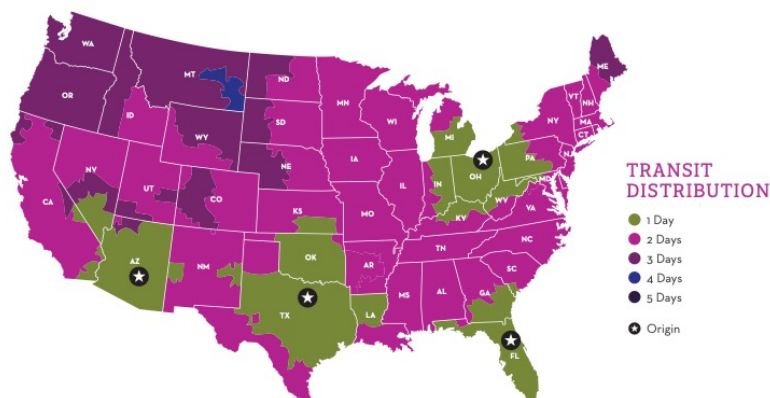

WINE DIRECT

THE WINERY'S CHAMPION

❄️ *If CoolPacks are included, fresh refrigerant bricks will be inserted in Ohio/Texas/Arizona before handoff to the carrier or continuation to Florida. Please note that CoolPacks are not automatically included for refrigerated service and must be added during the ordering process.*

Additional Details

Weight-based fulfillment rates are calculated using Paso Robles or Santa Maria as the origin facility.

NOTE: Please use carrier code **CST8 for UPS** (Northern Route) and **CST9 for FedEx** (Southern Route). Orders without this code will NOT be loaded onto the temperature-controlled truck and will be handed off to the carrier for standard delivery.

NORTHERN ROUTE VIA OHIO

- Weekly service **departing on Tuesdays**.
- This a **UPS ONLY** route with service to AL, AR, AZ, CT, DC, DE, FL, GA, IA, IL, IN, KS, KY, LA, MA, MD, ME, MI, MN, MO, MS, NC, ND, NE, NH, NJ, NY, OH, PA, RI, SC, SD, TN, TX, VA, VT, WI & WV

SOUTHERN ROUTE VIA TEXAS, ARIZONA AND FLORIDA

- Weekly service **departing on Fridays**.
- This a **FedEx ONLY** route with service to AL, AZ, FL, GA, LA & TX

SHIPPING MAP

FedEx Temperature Control Times in Transit

ORIGIN: 85202, 75006, 32809, 44139

WINE DIRECT

THE WINERY'S CHAMPION