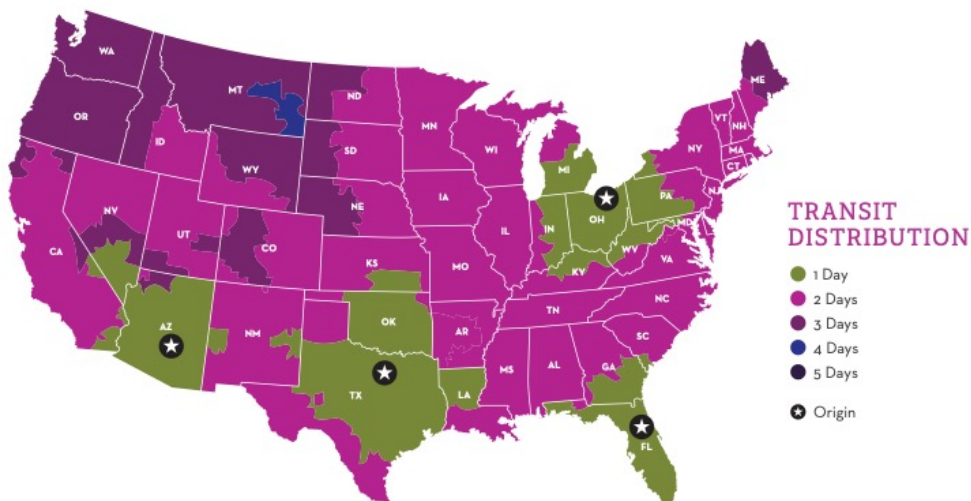

WINE DIRECT

THE WINERY'S CHAMPION

Additional Details

Weight-based fulfillment rates are calculated using Napa Valley as the origin facility.

NOTE: Please use carrier code **CST8** for **UPS** (Northern Route Only) and **CST9** for **FedEx** (Northern and Southern Routes). Orders without this code will NOT be loaded onto the temperature-controlled truck and will be handed off to the carrier for standard delivery.

NORTHERN ROUTE VIA OHIO

- Weekly service **departing on Fridays.**
- **FedEx:** AR, CT, DC, DE, IA, IL, IN, KS, KY, MA, MD, ME, MI, MN, MO, MS, NC, ND, NE, NH, NJ, NY, OH, PA, RI, SC, SD, TN, VA, VT, WI & WV
- **UPS:** AL, AR, AZ, CT, DC, DE, FL, GA, IA, IL, IN, KS, KY, LA, MA, MD, ME, MI, MN, MO, MS, NC, ND, NE, NH, NJ, NY, OH, PA, RI, SC, SD, TN, TX, VA, VT, WI & WV

SOUTHERN ROUTE VIA TEXAS, ARIZONA AND FLORIDA

- Weekly service **departing on Fridays.**
- This a **FedEx ONLY** route with service to AL, AZ, FL, GA, LA & TX

SHIPPING MAP

FedEx Temperature Control Times in Transit

ORIGIN: 85202, 75006, 32809, 44139

WINE DIRECT

THE WINERY'S CHAMPION