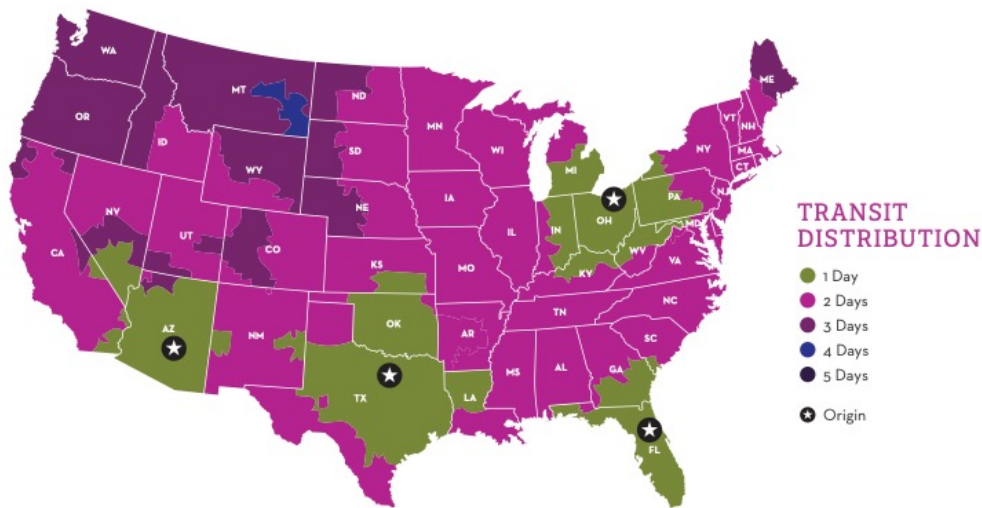

WINE DIRECT

THE WINERY'S CHAMPION

Additional Details

Weight-based fulfillment rates are calculated using Sherwood as the origin facility.

NOTE: Please use carrier code **CST8** for **UPS** (Northern Route) and **CST9** for **FedEx** (Southern Route). Orders without this code will NOT be loaded onto the temperature-controlled truck and will be handed off to the carrier for standard delivery.

NORTHERN ROUTE VIA OHIO

- Weekly service **departing on Tuesdays**.
- This a **UPS ONLY** route with service to AL, AR, AZ, CT, DC, DE, FL, GA, IA, IL, IN, KS, KY, LA, MA, MD, ME, MI, MN, MO, MS, NC, ND, NE, NH, NJ, NY, OH, PA, RI, SC, SD, TN, TX, VA, VT, WI & WV

SOUTHERN ROUTE VIA TEXAS, ARIZONA AND FLORIDA

- Weekly service **departing on Tuesdays**.
- This a **FedEx ONLY** route with service to AL, AZ, FL, GA, LA & TX

SHIPPING MAP

FedEx Temperature Control Times in Transit

ORIGIN: 85202, 75006, 32809, 44139

WINE DIRECT

THE WINERY'S CHAMPION