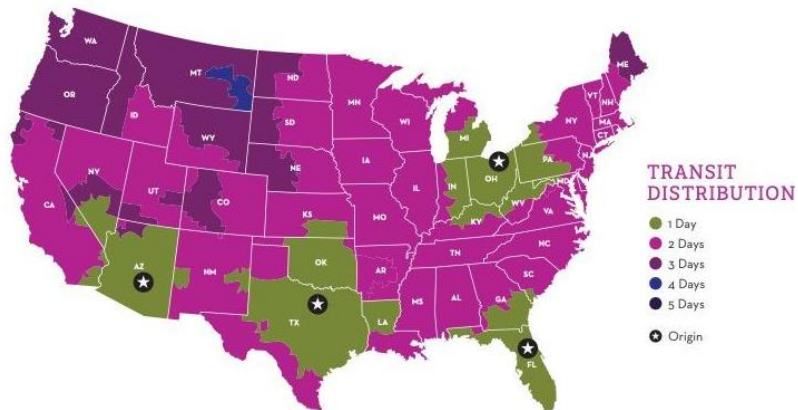

Additional Details

Weight-based fulfillment rates are calculated using Paso Robles or Santa Maria as the origin facility.

NOTE: Please use carrier code **CST8 for UPS** (Northern Route) and **CST9 for FedEx** (Southern Route). Orders without this code will NOT be loaded onto the temperature-controlled truck and will be handed off to the carrier for standard delivery.

NORTHERN ROUTE VIA OHIO

- Weekly service **departing on Tuesdays**.
- This a **UPS ONLY** route with service to AL, AR, CT, DC, DE, FL, GA, IA, IL, IN, KS, KY, LA, MA, MD, ME, MI, MN, MO, MS, NC, ND, NE, NH, NJ, NY, OH, PA, RI, SC, SD, TN, TX, VA, VT, WI & WV

SOUTHERN ROUTE VIA TEXAS, ARIZONA AND FLORIDA

- Weekly service **departing on Fridays**.
- This a **FedEx ONLY** route with service to AL, AZ, FL, GA, LA & TX

SHIPPING MAP

FedEx Temperature Control Times in Transit

ORIGIN: 85202, 75006, 32809, 44139

WINE DIRECT

THE WINERY'S CHAMPION