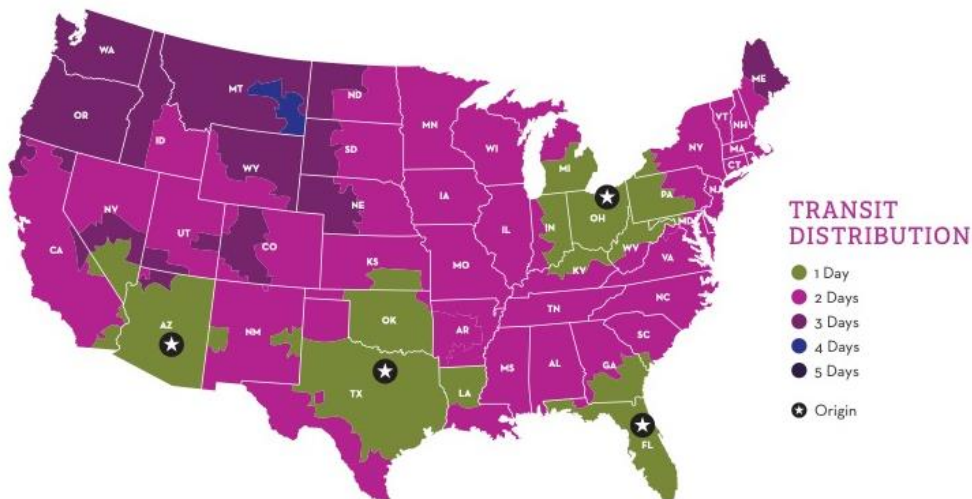

WINE DIRECT

THE WINERY'S CHAMPION

Additional Details

Weight-based fulfillment rates are calculated using Napa Valley as the origin facility.

NOTE: Please use carrier code **CST8 for UPS** (Northern Route Only) and **CST9 for FedEx** (Northern and Southern Routes). Orders without this code will NOT be loaded onto the temperature-controlled truck and will be handed off to the carrier for standard delivery.

NORTHERN ROUTE VIA OHIO

- Weekly service **departing on Fridays**.
- **FedEx:** AR, CT, DC, DE, IA, IL, IN, KS, KY, MA, MD, ME, MI, MN, MO, MS, NC, ND, NE, NH, NJ, NY, OH, PA, RI, SC, SD, TN, VA, VT, WI & WV
  UPS: AL, AR, CT, DC, DE, FL, GA, IA, IL, IN, KS, KY, LA, MA, MD, ME, MI, MN, MO, MS, NC, ND, NE, NH, NJ, NY, OH, PA, RI, SC, SD, TN, TX, VA, VT, WI & WV

SOUTHERN ROUTE VIA TEXAS, ARIZONA AND FLORIDA

- Weekly service **departing on Fridays**.
- This a **FedEx ONLY** route with service to AL, AZ, FL, GA, LA & TX

SHIPPING MAP

FedEx Temperature Control Times in Transit

ORIGIN: 85202, 75006, 32809, 44139

WINE DIRECT

THE WINERY'S CHAMPION