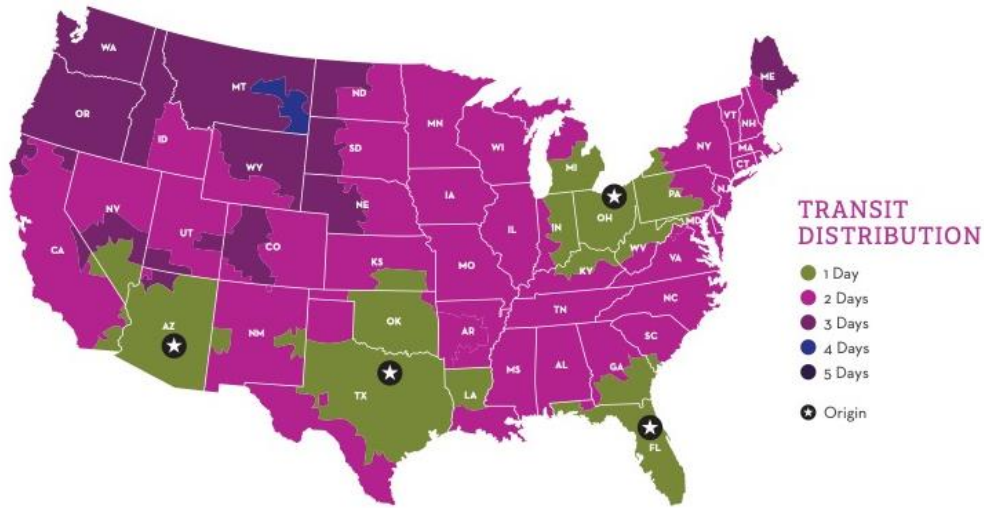

WINE DIRECT

THE WINERY'S CHAMPION

SHIPPING MAP

FedEx Temperature Control Times in Transit

ORIGIN: 85202, 75006, 32809, 44139

WINE DIRECT

THE WINERY'S CHAMPION